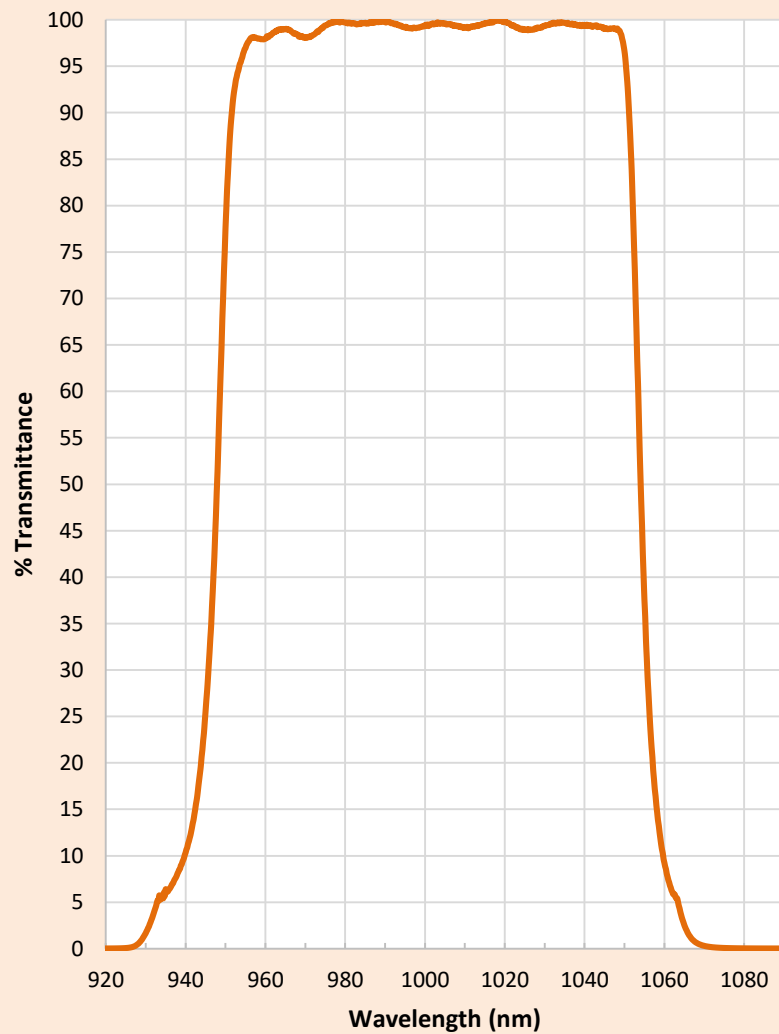

Astrodon z_s Photometric Gen 2 Sloan Filter