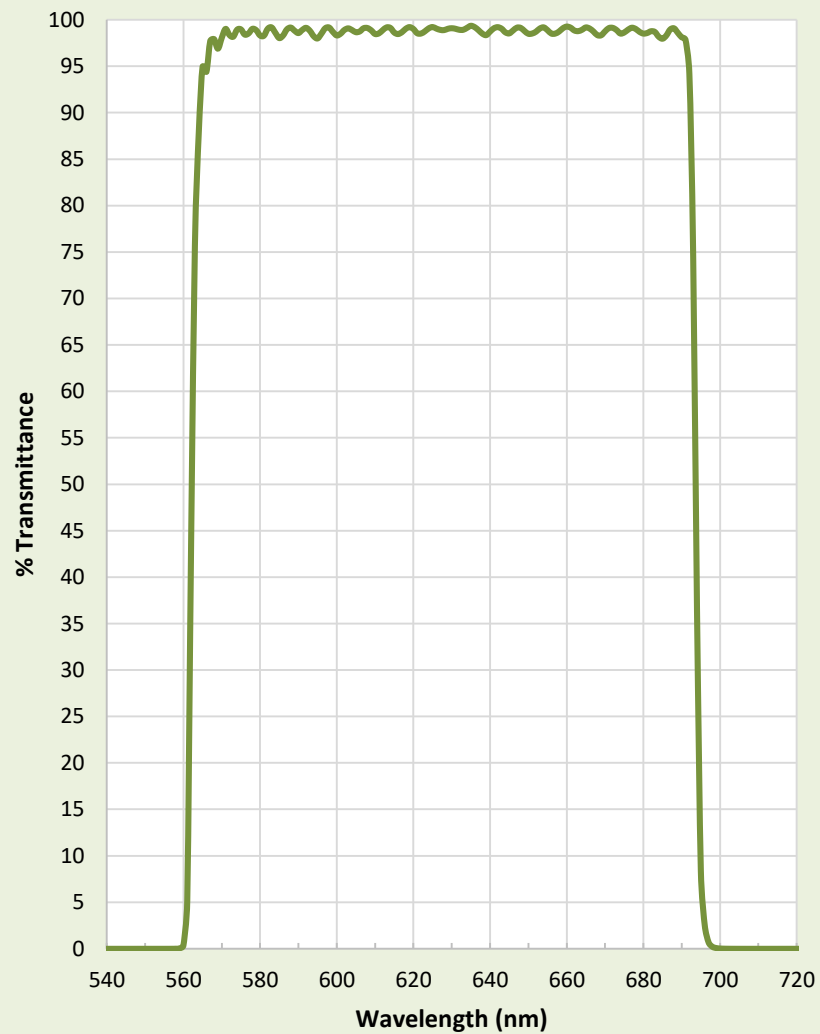

Astrodon Photometrics Gen2 Sloan Filter Scans

Astrodon u' Photometric Gen 2 Sloan Filter

Astrodon u' Photometric Gen 2 Sloan Filter

Astrodon g' Photometric Gen 2 Sloan Filter

Astrodon g' Photometric Gen 2 Sloan Filter

Astrodon r' Photometric Gen 2 Sloan Filter

Astrodon r' Photometric Gen 2 Sloan Filter

Astrodon i' Photometric Gen 2 Sloan Filter

Astrodon i' Photometric Gen 2 Sloan Filter

Astrodon Y Photometric Gen 2 Sloan Filter