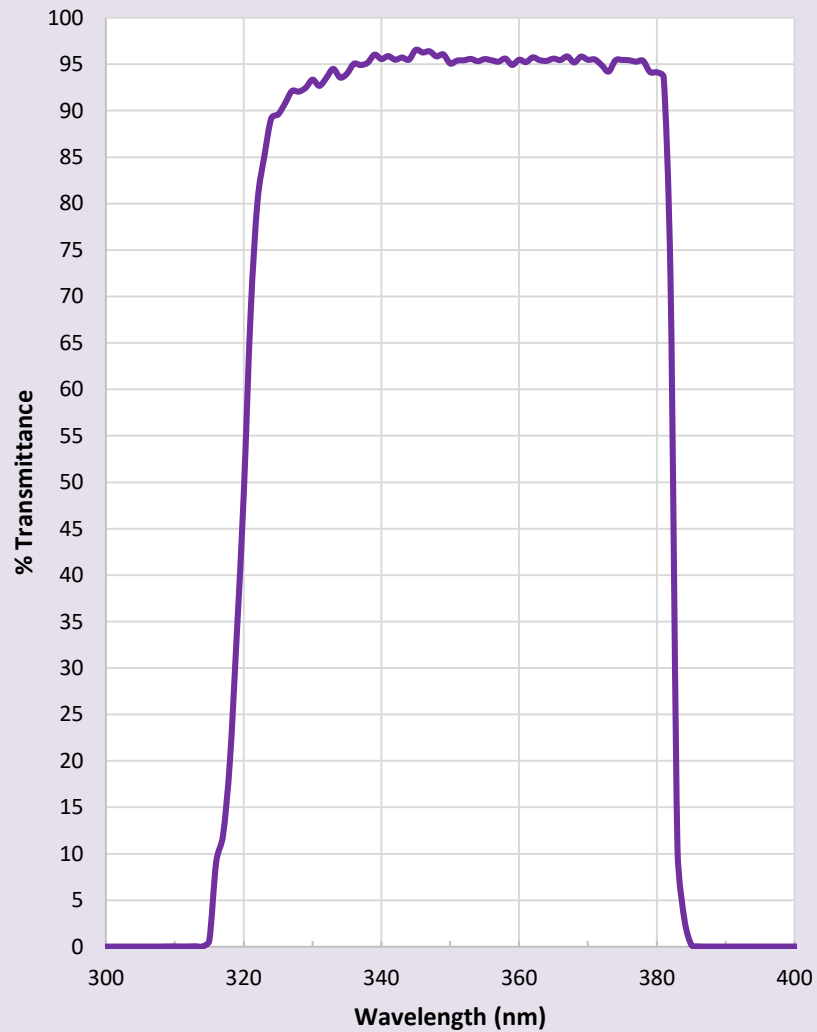

Astrodon Photometrics Gen2 Sloan Filter Scans

Astrodon u' Photometric Gen 2 Sloan Filter

Astrodon u' Photometric Gen 2 Sloan Filter

Astrodon g' Photometric Gen 2 Sloan Filter

Astrodon g' Photometric Gen 2 Sloan Filter

Astrodon r' Photometric Gen 2 Sloan Filter

Astrodon r' Photometric Gen 2 Sloan Filter

Astrodon i' Photometric Gen 2 Sloan Filter

Astrodon i' Photometric Gen 2 Sloan Filter

Astrodon Y Photometric Gen 2 Sloan Filter