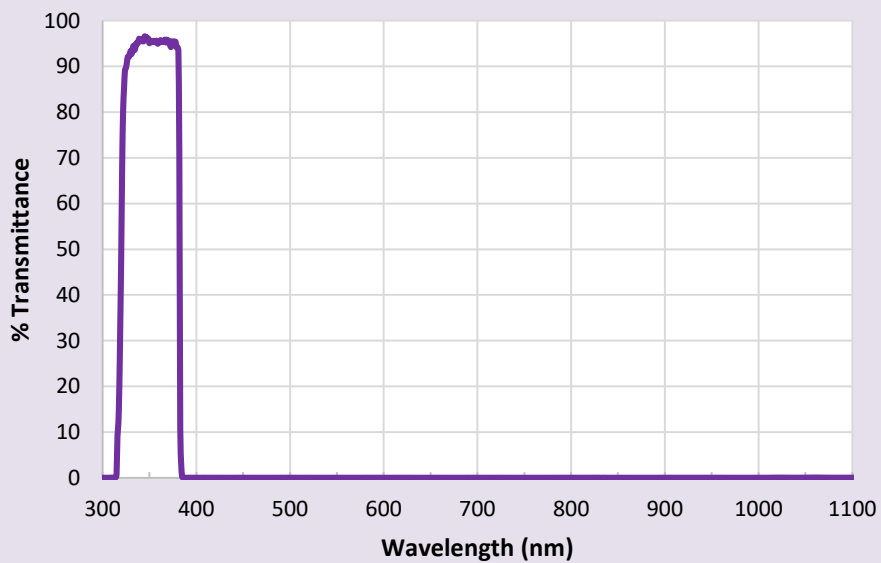

Astrodon Photometrics Gen2 Sloan Filter Scans

Astrodon u' Photometric Gen 2 Sloan Filter

Astrodon u' Photometric Gen 2 Sloan Filter

Astrodon g' Photometric Gen 2 Sloan Filter

Astrodon g' Photometric Gen 2 Sloan Filter

Astrodon r' Photometric Gen 2 Sloan Filter

Astrodon r' Photometric Gen 2 Sloan Filter

Astrodon i' Photometric Gen 2 Sloan Filter

Astrodon i' Photometric Gen 2 Sloan Filter

Astrodon Y Photometric Gen 2 Sloan Filter