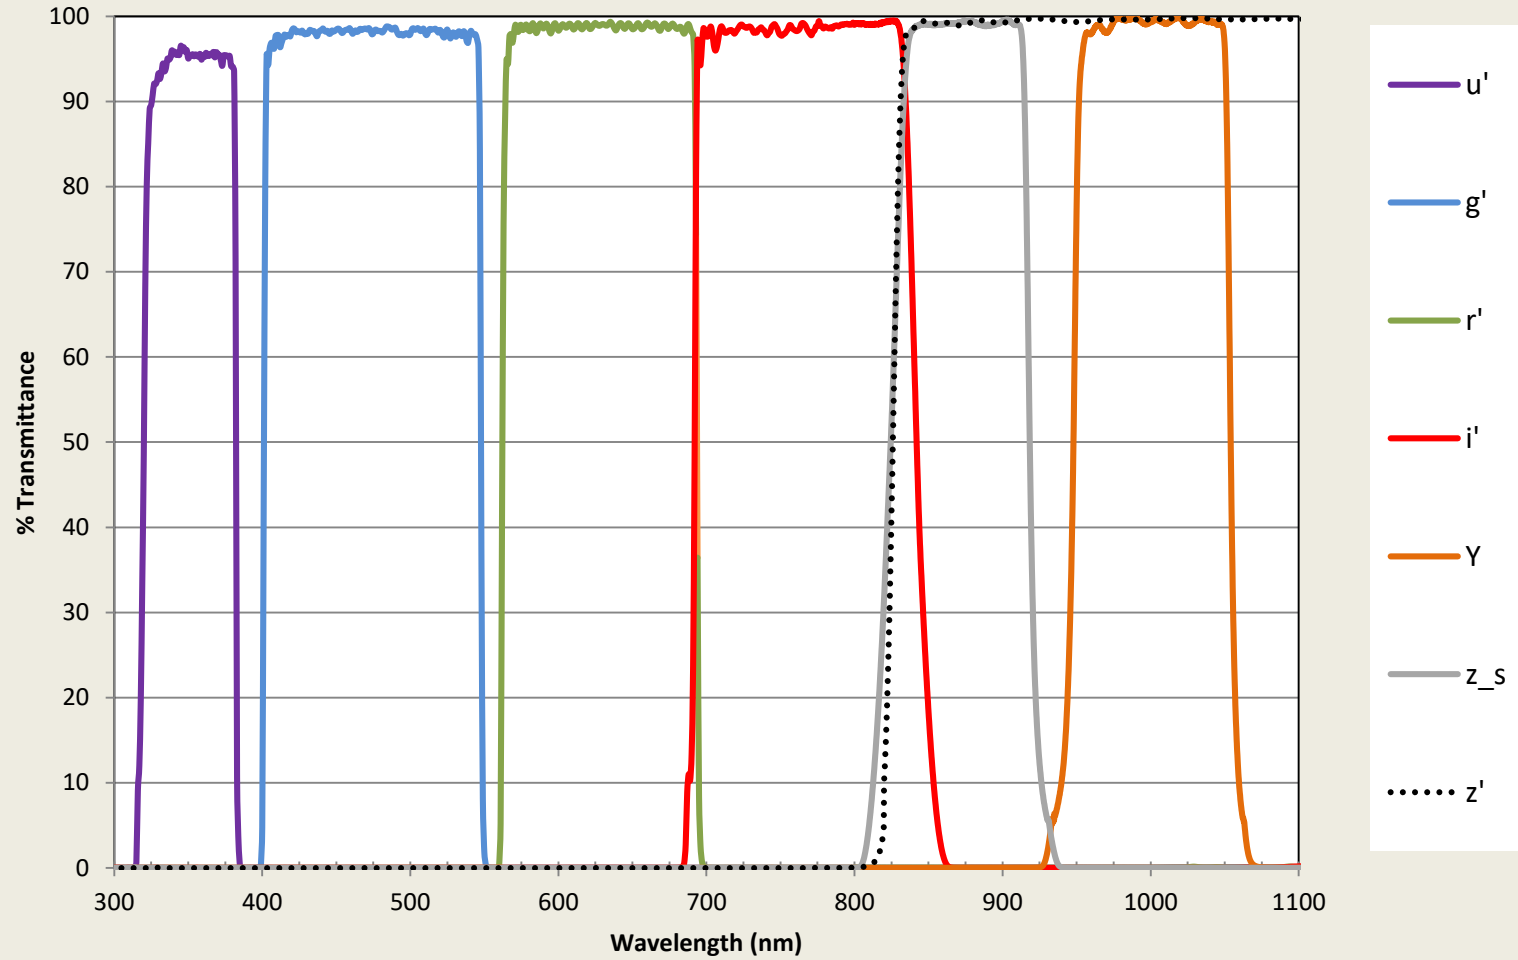

Astrodon Photometrics Gen2 Sloan Filter Scans

Astrodon u' Photometric Gen 2 Sloan Filter

Astrodon u' Photometric Gen 2 Sloan Filter

Astrodon g' Photometric Gen 2 Sloan Filter

Astrodon g' Photometric Gen 2 Sloan Filter

Astrodon r' Photometric Gen 2 Sloan Filter

Astrodon r' Photometric Gen 2 Sloan Filter

Astrodon i' Photometric Gen 2 Sloan Filter

Astrodon i' Photometric Gen 2 Sloan Filter

Astrodon Y Photometric Gen 2 Sloan Filter