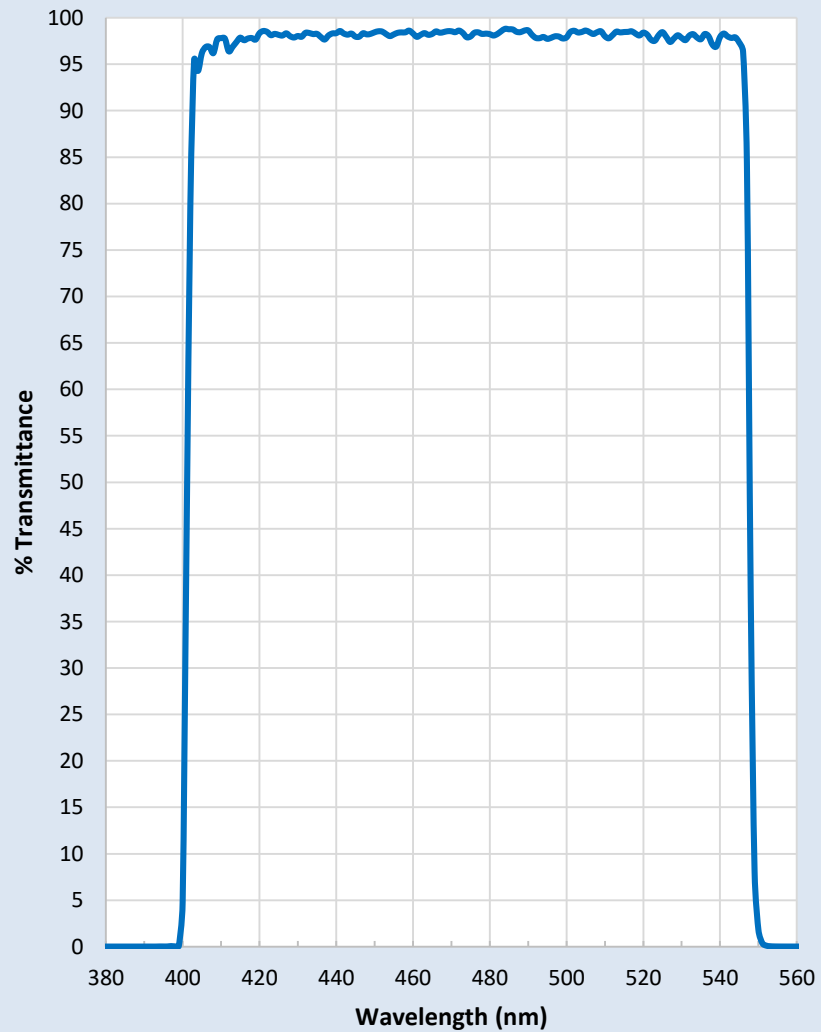

Astrodon Photometrics Gen2 Sloan Filter Scans

Astrodon u' Photometric Gen 2 Sloan Filter

Astrodon u' Photometric Gen 2 Sloan Filter

Astrodon g' Photometric Gen 2 Sloan Filter

Astrodon g' Photometric Gen 2 Sloan Filter

Astrodon r' Photometric Gen 2 Sloan Filter

Astrodon r' Photometric Gen 2 Sloan Filter

Astrodon i' Photometric Gen 2 Sloan Filter

Astrodon i' Photometric Gen 2 Sloan Filter

Astrodon Y Photometric Gen 2 Sloan Filter