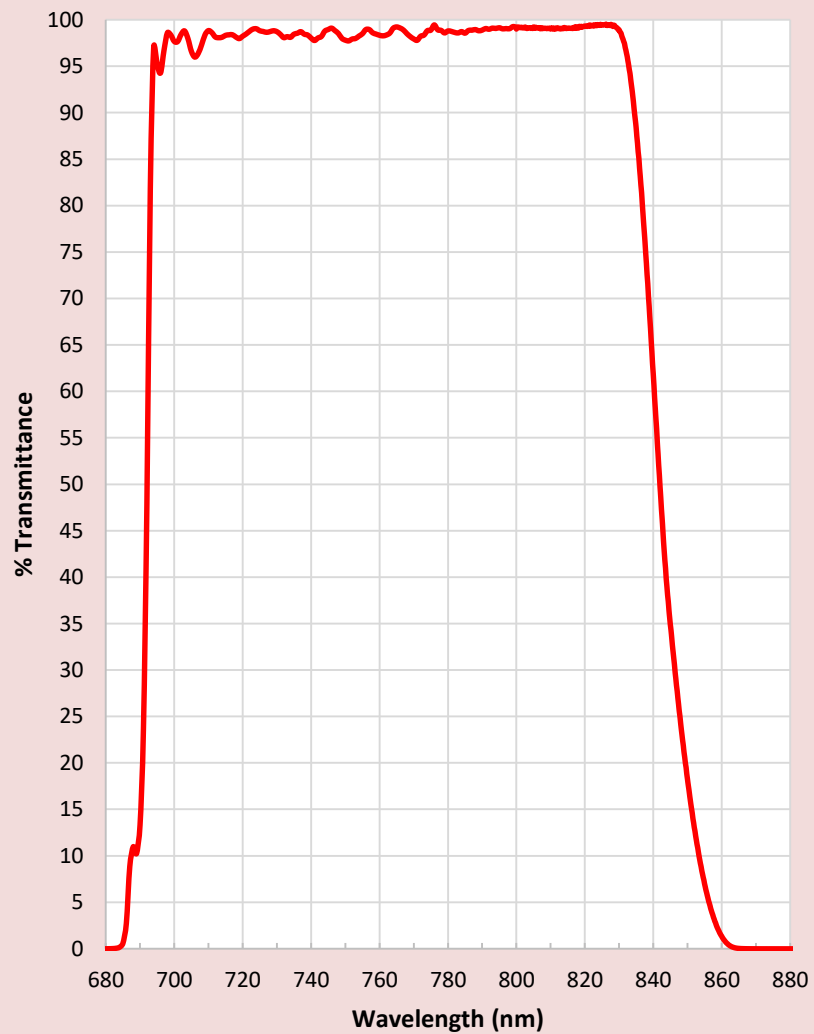

Astrodon r' Photometric Gen 2 Sloan Filter

Astrodon r' Photometric Gen 2 Sloan Filter

Astrodon i' Photometric Gen 2 Sloan Filter

Astrodon i' Photometric Gen 2 Sloan Filter

Astrodon Y Photometric Gen 2 Sloan Filter