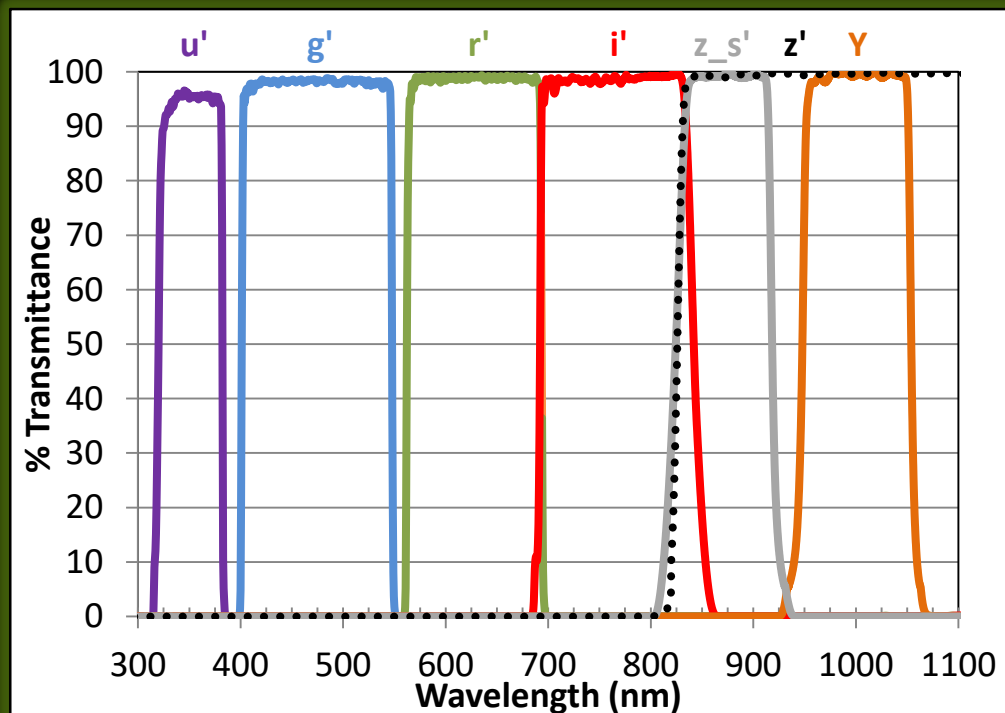

Leading competitor's Sloan filter performance

Note reduced consistency and peak transmission

Astrodon Sloan filter performance

Superior Transmission of >95%