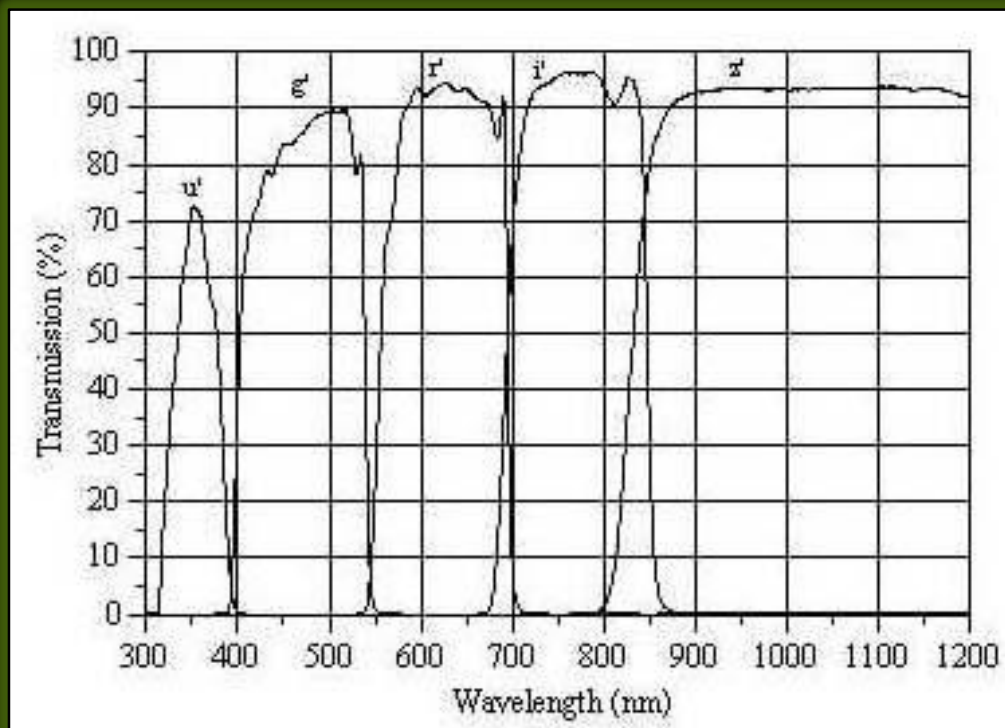

Leading competitor's Sloan filter performance

Note reduced consistency and peak transmission

Astrodon Sloan filter performance

Superior Transmission of >95%